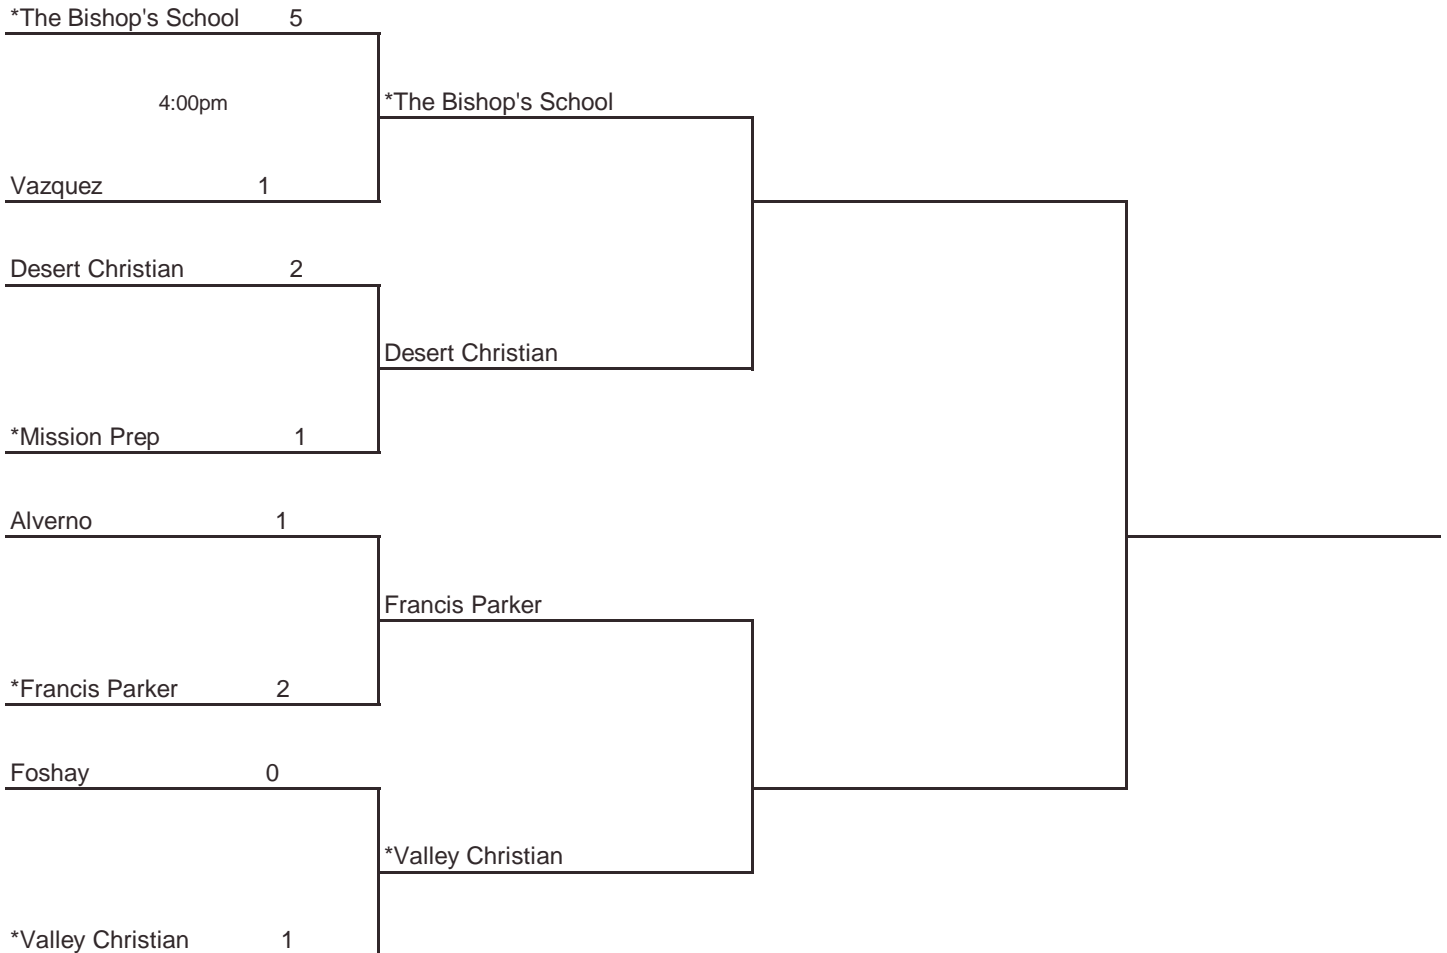

www.cifstate.org

2009 CIF SOUTHERN CALIFORNIA REGIONAL SOCCER CHAMPIONSHIPS GIRLS DIVISION III

ROUND I

Tuesday, March 10, 2009
Home Sites, 5:00pm

REGIONAL SEMIFINALS

Thursday, March 12, 2009
Home Sites, 5:00pm

REGIONAL FINALS

Saturday, March 14, 2009
Downey High School, TBDpm

Seeded Teams

1 The Bishop's School, La Jolla (SDS) 15-4-3	5 Desert Christian, Lancaster (SS) 19-8-2
2 Valley Christian, Cerritos (SS) 19-8-2	6 Alverno, Sierra Madre (SS) 19-1-2
3 Francis Parker, San Diego (SDS) 17-4-5	7 Foshay, Los Angeles (LAS) 12-3-1
4 Mission Prep, San Luis Obispo (CS) 19-4-3	8 Vasquez, Acton (SS) 24-1

* Indicates host school.

Round I and Regional Semifinal games to be played at 5:00pm, unless otherwise noted.

Host school is determined by seeding in all rounds.