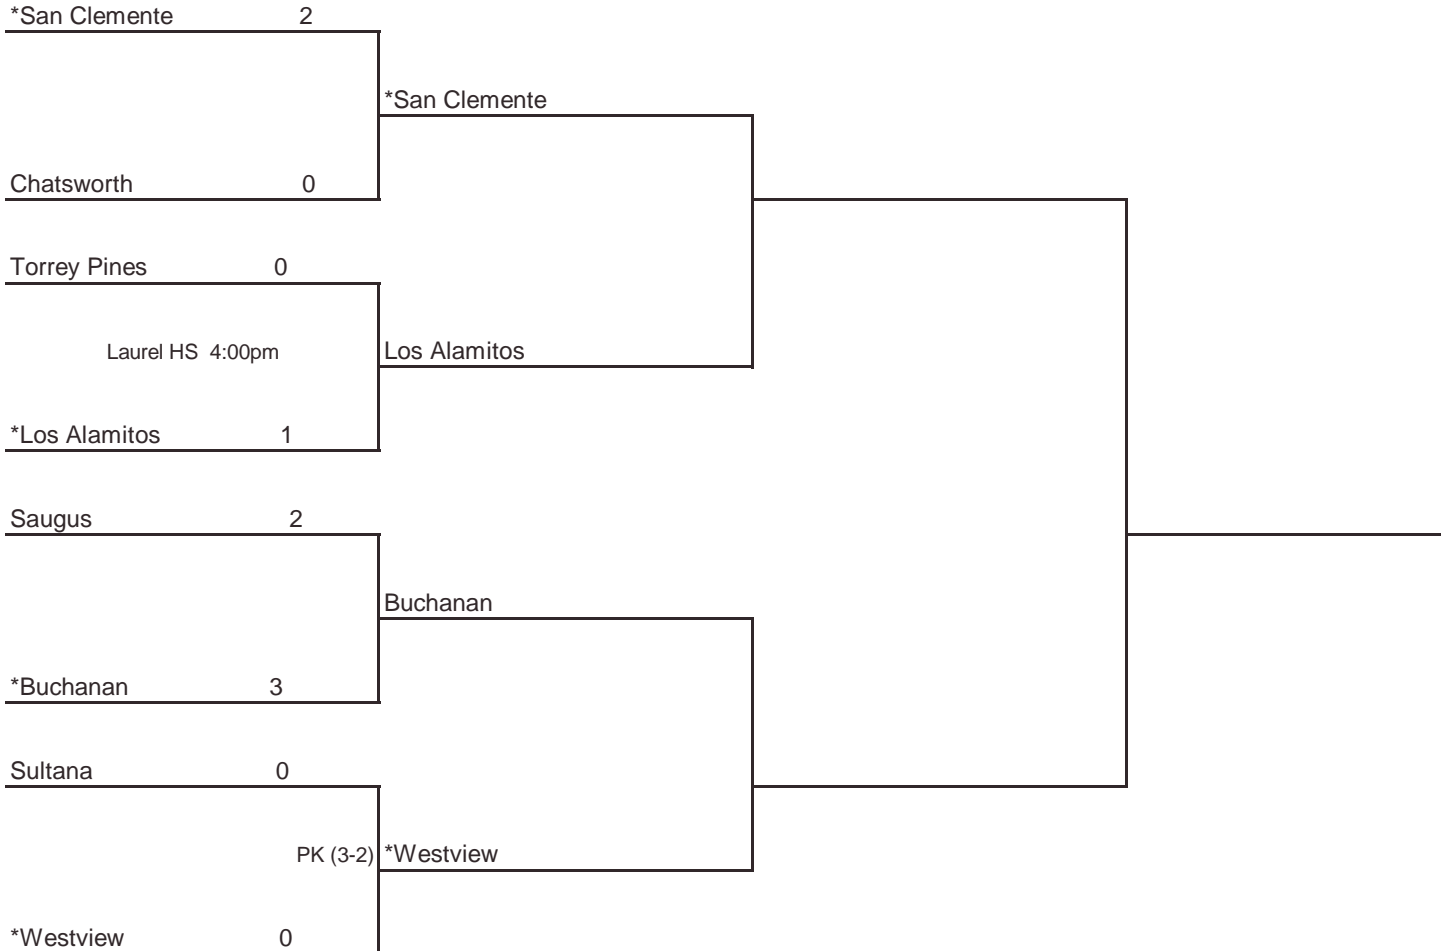

www.cifstate.org

2009 CIF SOUTHERN CALIFORNIA REGIONAL SOCCER CHAMPIONSHIPS GIRLS DIVISION I

ROUND I

Tuesday, March 10, 2009
Home Sites, 5:00pm

REGIONAL SEMIFINALS

Thursday, March 12, 2009
Home Sites, 5:00pm

REGIONAL FINALS

Saturday, March 14, 2009
Downey High School, TBDpm

Seeded Teams

- 1 San Clemente (SS) 24-6-2
- 2 Westview, San Diego (SDS) 23-2-4
- 3 Buchanan, Clovis (CS) 25-3-1
- 4 Los Alamitos (SS) 22-3-5
- 5 Torrey Pines, Encinitas (SDS) 19-3-2
- 6 Saugus (SS) 20-3-3
- 7 Sultana, Hesperia (SS) 24-6-2
- 8 Chatsworth (LAS) 13-5-6

* Indicates host school.

Round I and Regional Semifinal games to be played at 5:00pm, unless otherwise noted.

Host school is determined by seeding in all rounds.