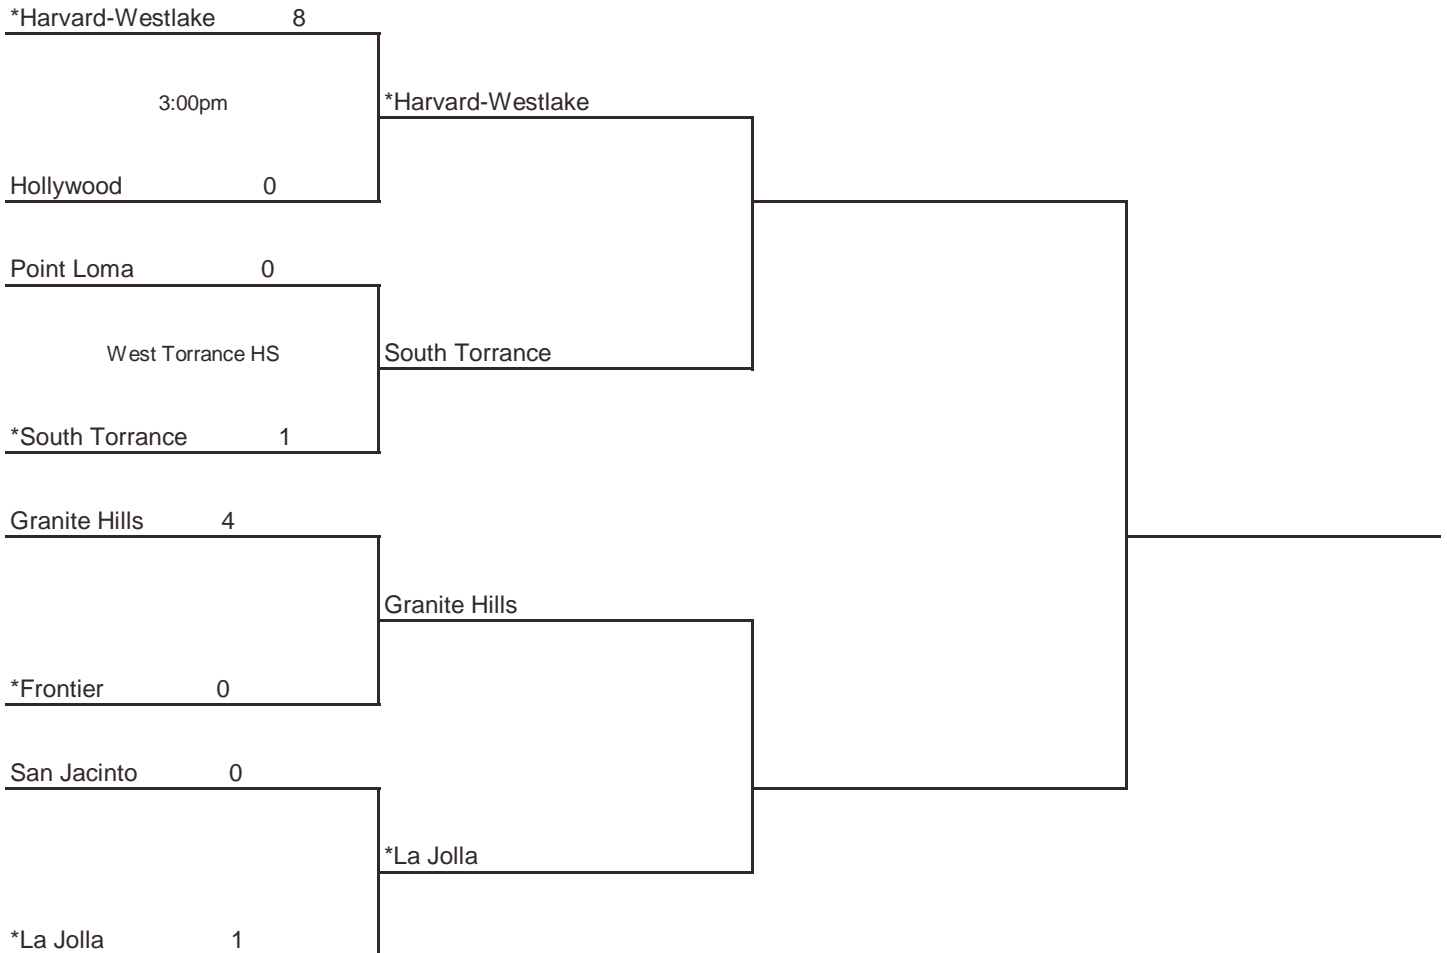

ROUND I

Tuesday, March 10, 2009
Home Sites, 5:00pm

REGIONAL SEMIFINALS

Thursday, March 12, 2009
Home Sites, 5:00pm

REGIONAL FINALS

Saturday, March 14, 2009
Downey High School, TBDpm

Seeded Teams

- | | |
|---|--|
| 1 Harvard-Westlake, North Hollywood (SS) 16-5-3 | 5 Point Loma, San Diego (SDS) 14-4-6 |
| 2 La Jolla (SDS) 15-3-2 | 6 Granite Hills, Victor Valley (SS) 21-4-2 |
| 3 Frontier, Bakersfield (CS) 16-6-4 | 7 San Jacinto, Hemet (SS) 28-1 |
| 4 South Torrance (SS) 25-3-3 | 8 Hollywood (LAS) 13-4-2 |

* Indicates host school.

Round I and Regional Semifinal games to be played at 5:00pm, unless otherwise noted.

Host school is determined by seeding in all rounds.