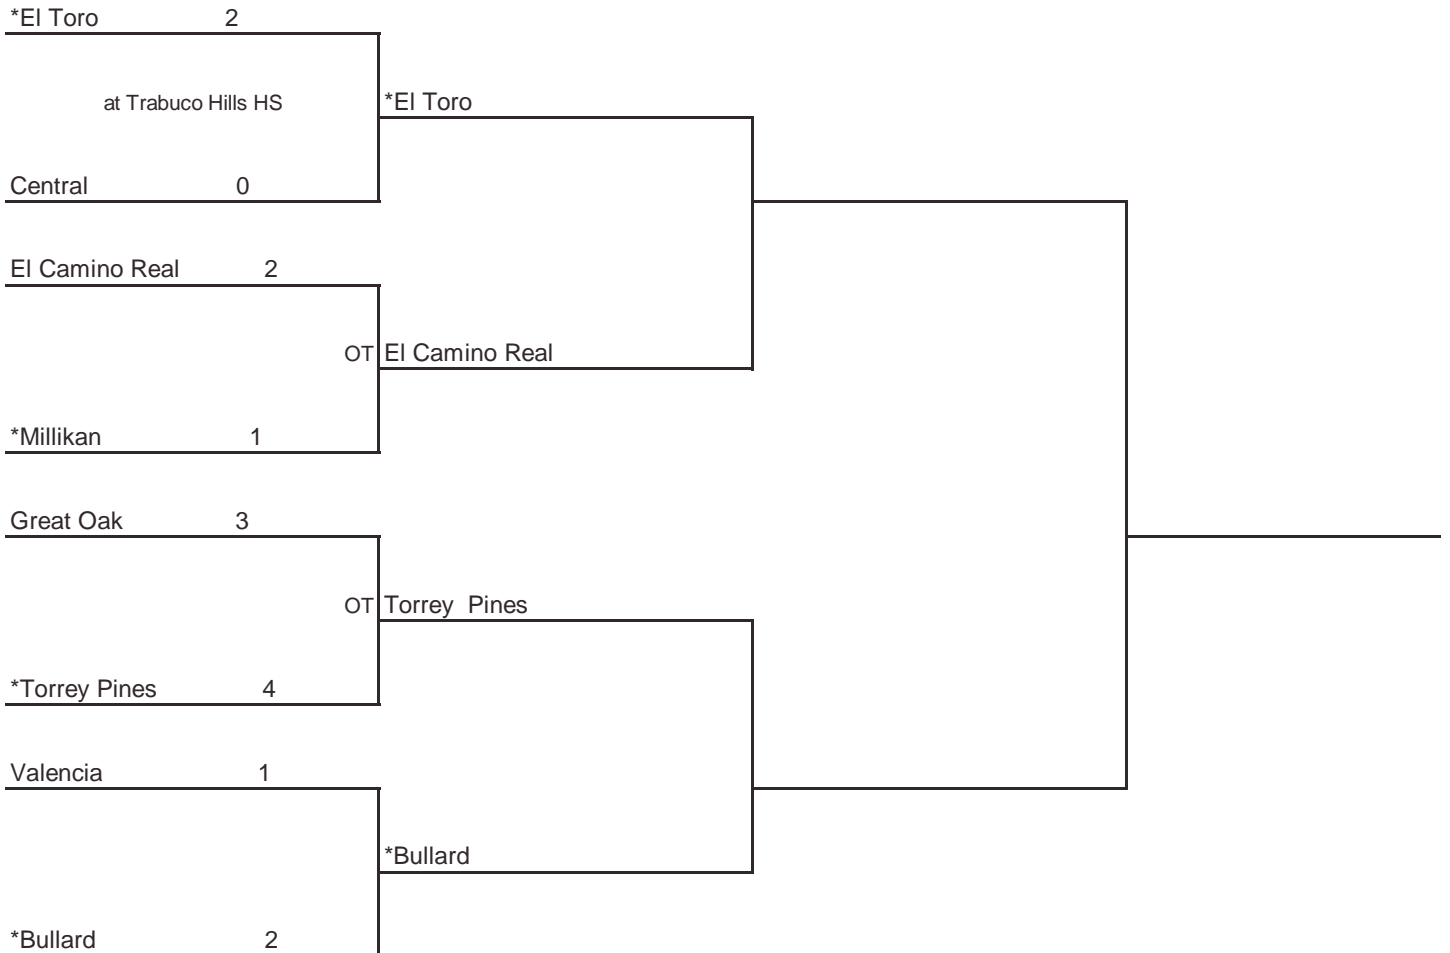

www.cifstate.org

2009 CIF SOUTHERN CALIFORNIA REGIONAL SOCCER CHAMPIONSHIPS BOYS DIVISION I

ROUND I

Tuesday, March 10, 2009
Home Sites, 5:00pm

REGIONAL SEMIFINALS

Thursday, March 12, 2009
Home Sites, 5:00pm

REGIONAL FINALS

Saturday, March 14, 2009
Warren High School, TBDpm

Seeded Teams

1 El Toro, Lake Forest (SS) 25-1-3	5 El Camino, Woodland Hills (LAS) 16-7-3
2 Bullard, Fresno (CS) 21-3-2	6 Great Oak, Temecula (SS) 20-4-5
3 Torrey Pines (SDS) 19-3-4	7 Valencia, Placentia (SS) 23-4-1
4 Millikan, Long Beach (SS) 27-4-2	8 Central, Fresno (CS) 21-4-5

* Indicates host school.

Round I and Regional Semifinal games to be played at 5:00pm, unless otherwise noted.

Host school is determined by seeding in all rounds.