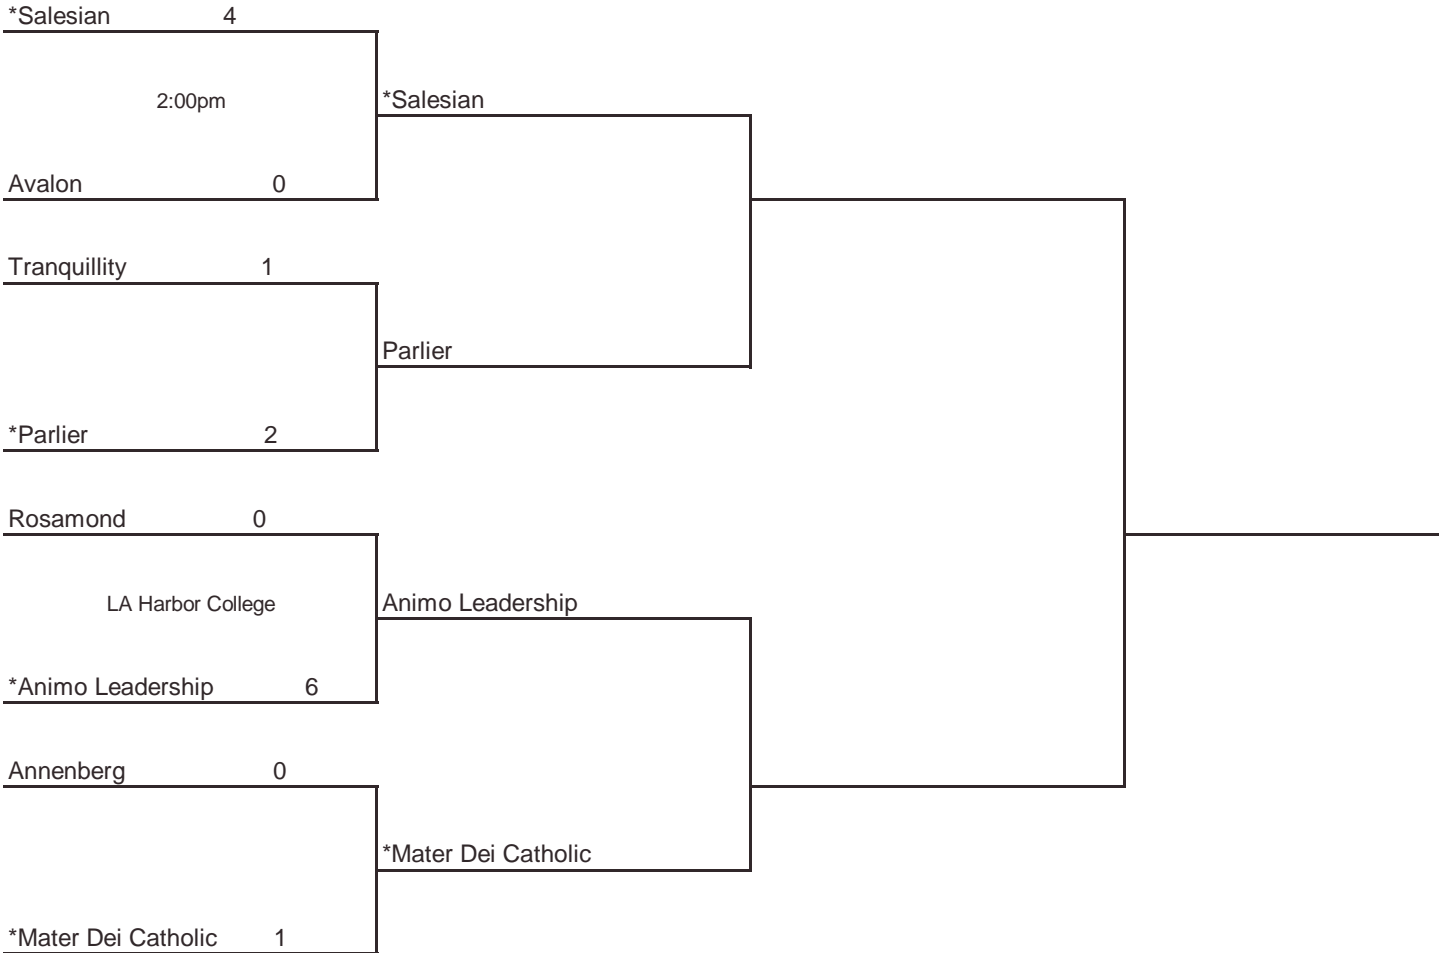

www.cifstate.org

2009 CIF SOUTHERN CALIFORNIA REGIONAL SOCCER CHAMPIONSHIPS BOYS DIVISION III

ROUND I

Tuesday, March 10, 2009
Home Sites, 5:00pm

REGIONAL SEMIFINALS

Thursday, March 12, 2009
Home Sites, 5:00pm

REGIONAL FINALS

Saturday, March 14, 2009
Warren High School, TBDpm

Seeded Teams

- 1 Salesian, Los Angeles (SS) 22-2-3
- 2 Mater Dei Catholic, Chula Vista (SDS) 13-6-1
- 3 Animo Leadership, Inglewood (SS) 20-4-4
- 4 Parlier (CS) 26-3
- 5 Tranquillity (CS) 21-2
- 6 Rosamond (SS) 16-5-3
- 7 Annenberg, Los Angeles (LAS) 18-3
- 8 Avalon (SS) 14-5-1

* Indicates host school.

Round I and Regional Semifinal games to be played at 5:00pm, unless otherwise noted.

Host school is determined by seeding in all rounds.