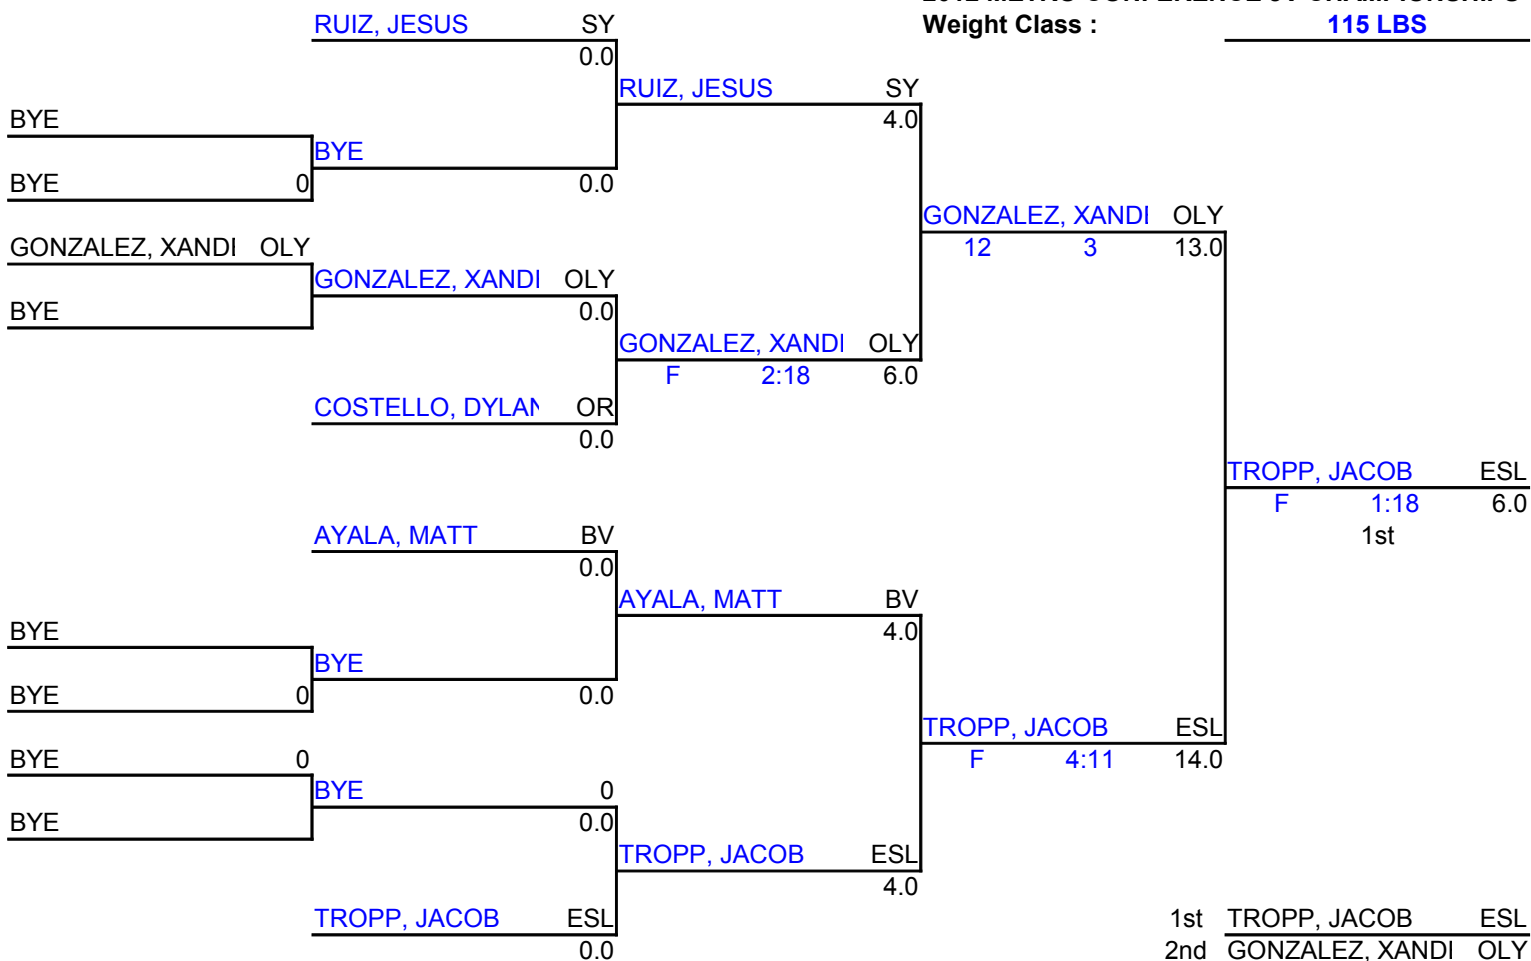

2012 METRO CONFERENCE JV CHAMPIONSHIPS
Weight Class : 115 LBS

- 1st TROPP, JACOB ESL
- 2nd GONZALEZ, XANDI OLY
- 3rd AYALA, MATT BV
- 4th RUIZ, JESUS SY