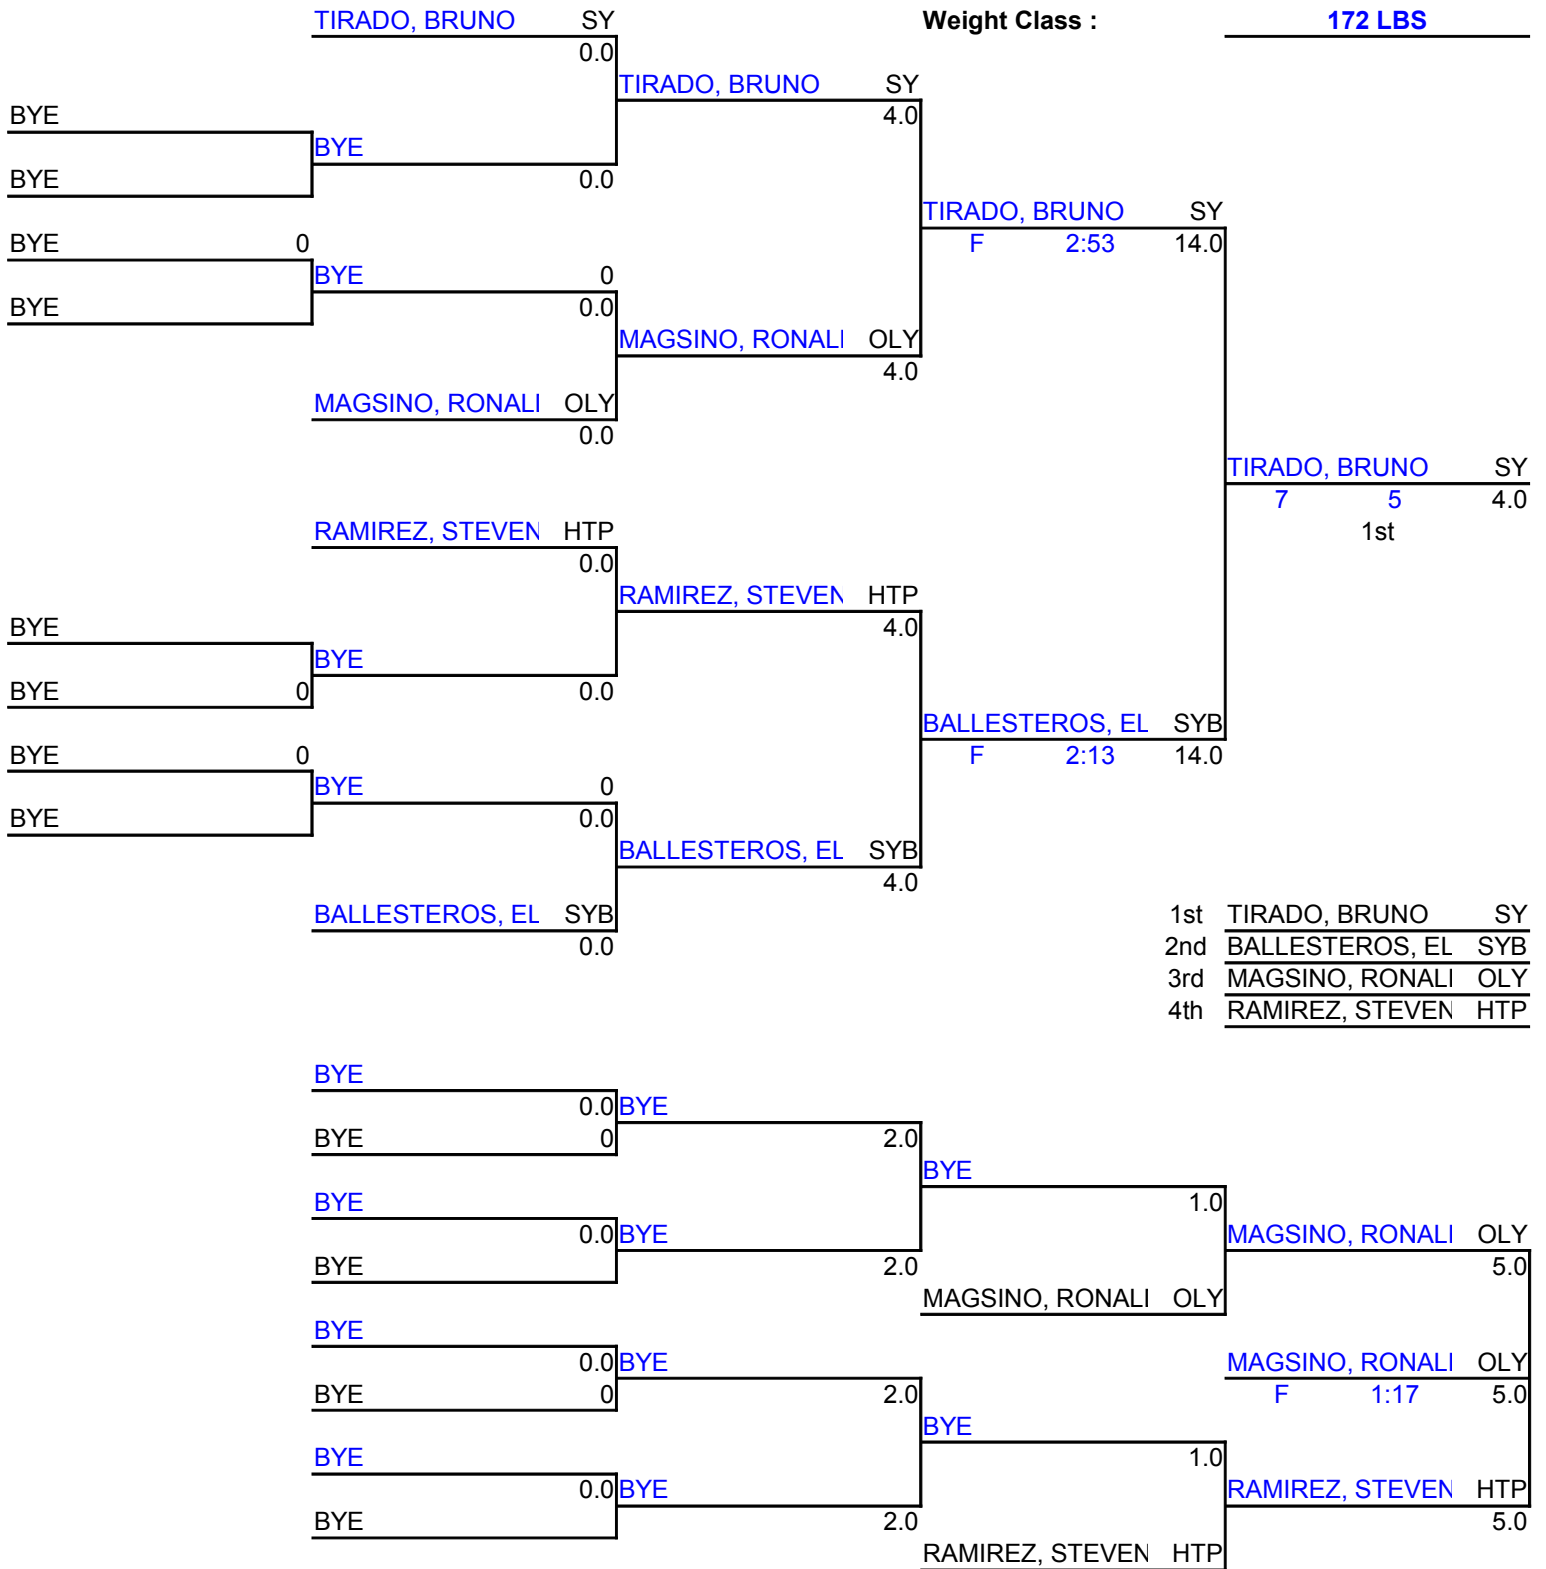

2012 METRO CONFERENCE JV CHAMPIONSHIPS
Weight Class : 172 LBS