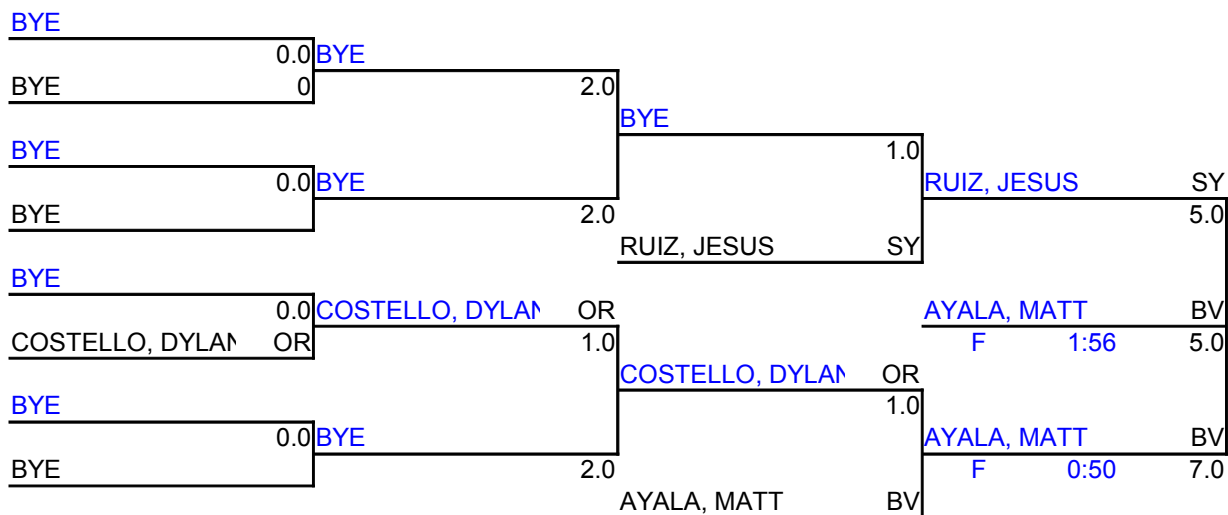

2012 METRO CONFERENCE JV CHAMPIONSHIPS
Weight Class : 115 LBS

- 1st TROPP, JACOB ESL
- 2nd GONZALEZ, XANDI OLY
- 3rd AYALA, MATT BV
- 4th RUIZ, JESUS SY