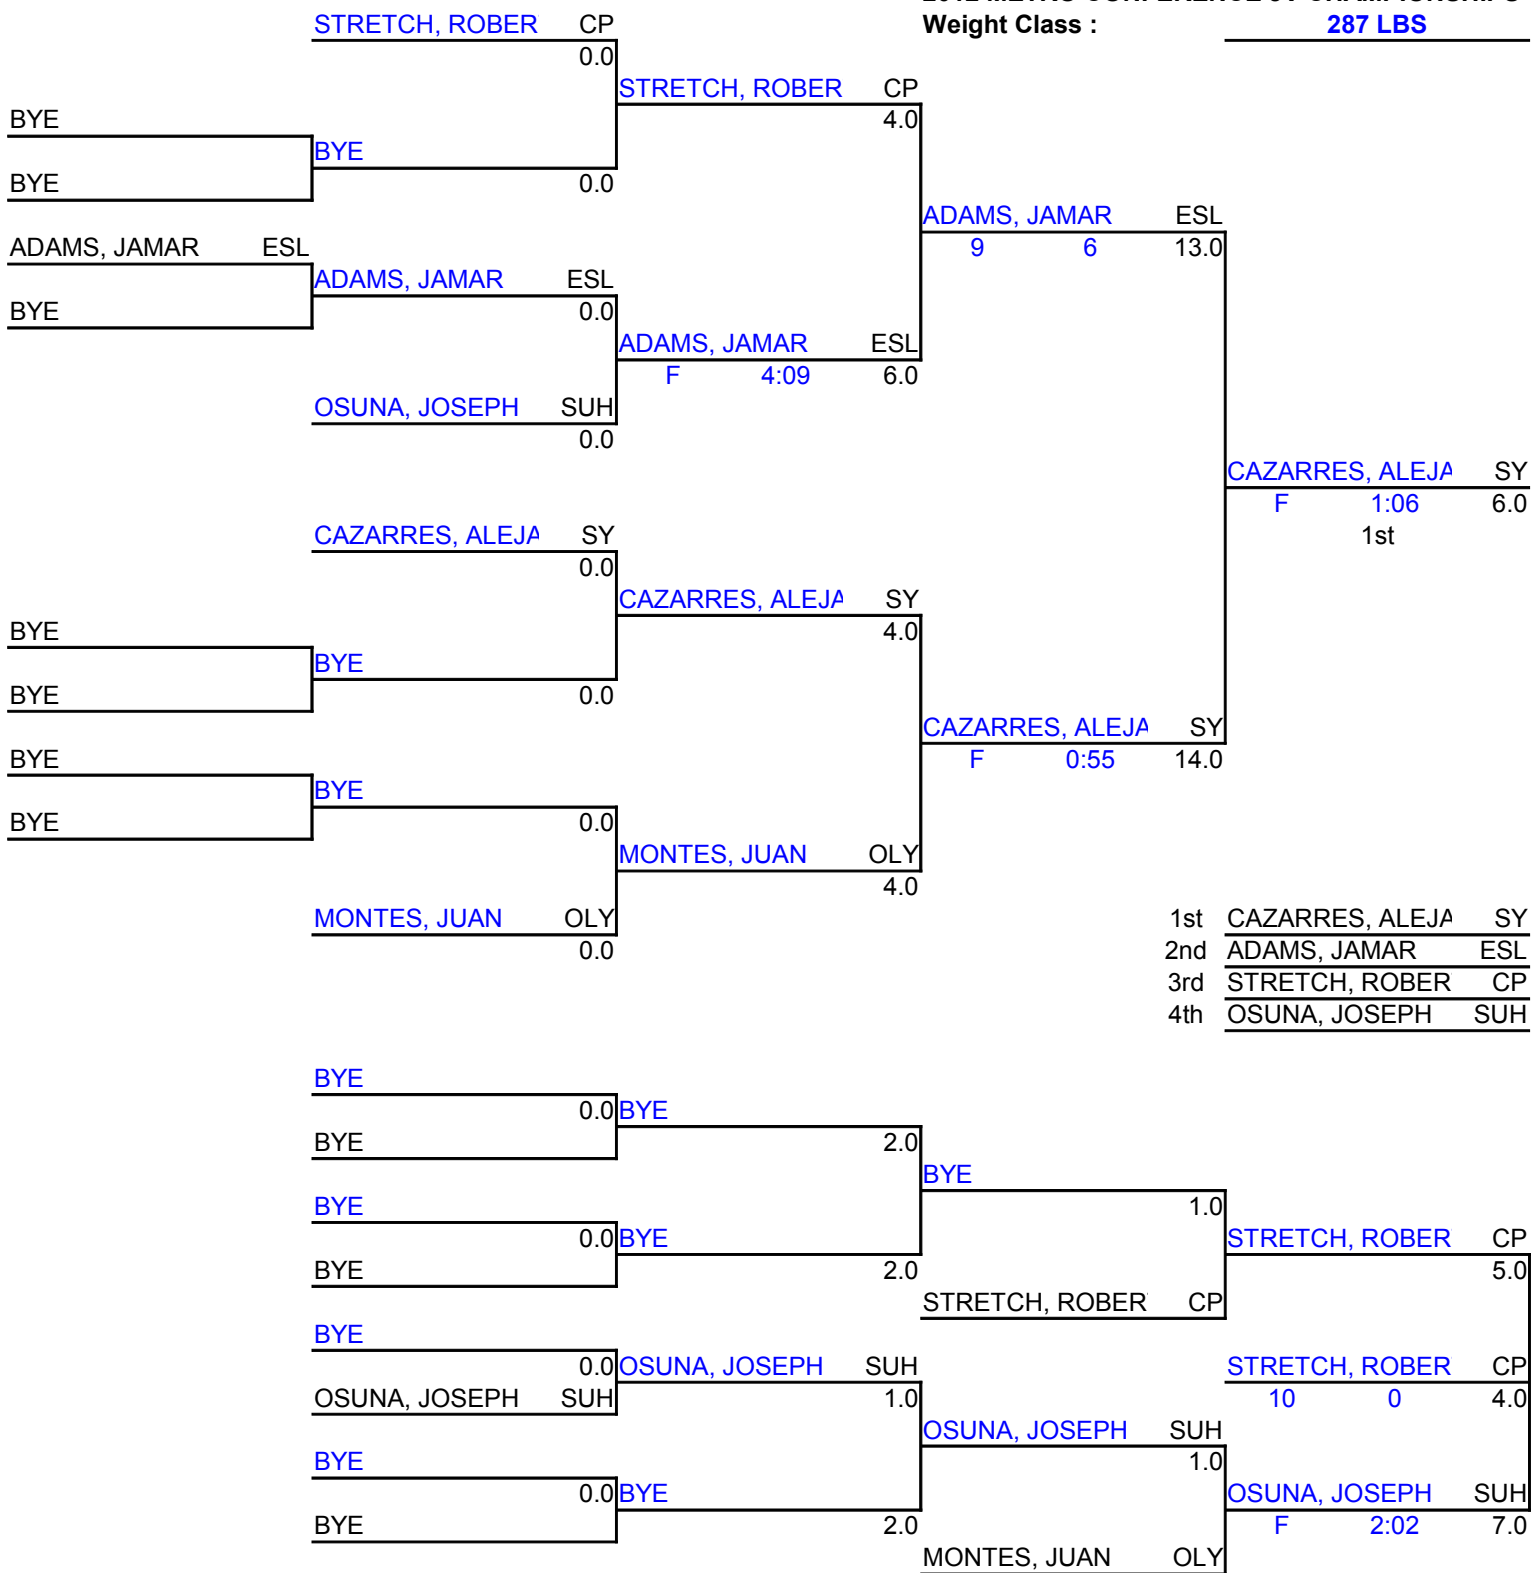

2012 METRO CONFERENCE JV CHAMPIONSHIPS
Weight Class : 222 LBS

BUSTAMANTE, GE ESLB

0.0	BUSTAMANTE, GE ESLB	4.0
BYE		
0	BYE	0.0

CASPER, RASHEEI MD		
BYE	CASPER, RASHEEI MD	0.0
	CASPER, RASHEEI MD	6 3 4.0

MARQUEZ, JESUS SUH

0.0	

FRIAS, BRANDON SUH B

0.0	

BYE		
VALENZUELA, ARI HTP	VALENZUELA, ARI HTP	0.0

PEREZ, DORIAN SY		
BYE	PEREZ, DORIAN SY	0.0

ORTIZ, RAUL ESL

0.0	

BUSTAMANTE, GE ESLB

F	1:51	14.0

CASPER, RASHEEI MD

6	3	4.0

VALENZUELA, ARI HTP

5	0	4.0

1st

VALENZUELA, ARI HTP

F	2:59	6.0

VALENZUELA, ARI HTP

F	2:31	14.0

ORTIZ, RAUL ESL

F	3:53	6.0

- 1st VALENZUELA, ARI HTP
- 2nd BUSTAMANTE, GE ESLB
- 3rd FRIAS, BRANDON SUH B
- 4th ORTIZ, RAUL ESL

BYE

0.0	

PEREZ, DORIAN SY

PEREZ, DORIAN SY	1.0

BYE

0.0	

FRIAS, BRANDON SUH B

FRIAS, BRANDON SUH B	1.0

FRIAS, BRANDON SUH B

F	0:27	3.0

CASPER, RASHEEI MD

FRIAS, BRANDON SUH B

F	1:32	7.0

BYE

MARQUEZ, JESUS SUH

MARQUEZ, JESUS SUH	1.0

FRIAS, BRANDON SUH B

F	4:01	5.0

BYE

0.0	

BYE

BYE	2.0

MARQUEZ, JESUS SUH

	1.0

ORTIZ, RAUL ESL

DEF	INJ	7.0

ORTIZ, RAUL ESL

2012 METRO CONFERENCE JV CHAMPIONSHIPS
Weight Class : 287 LBS