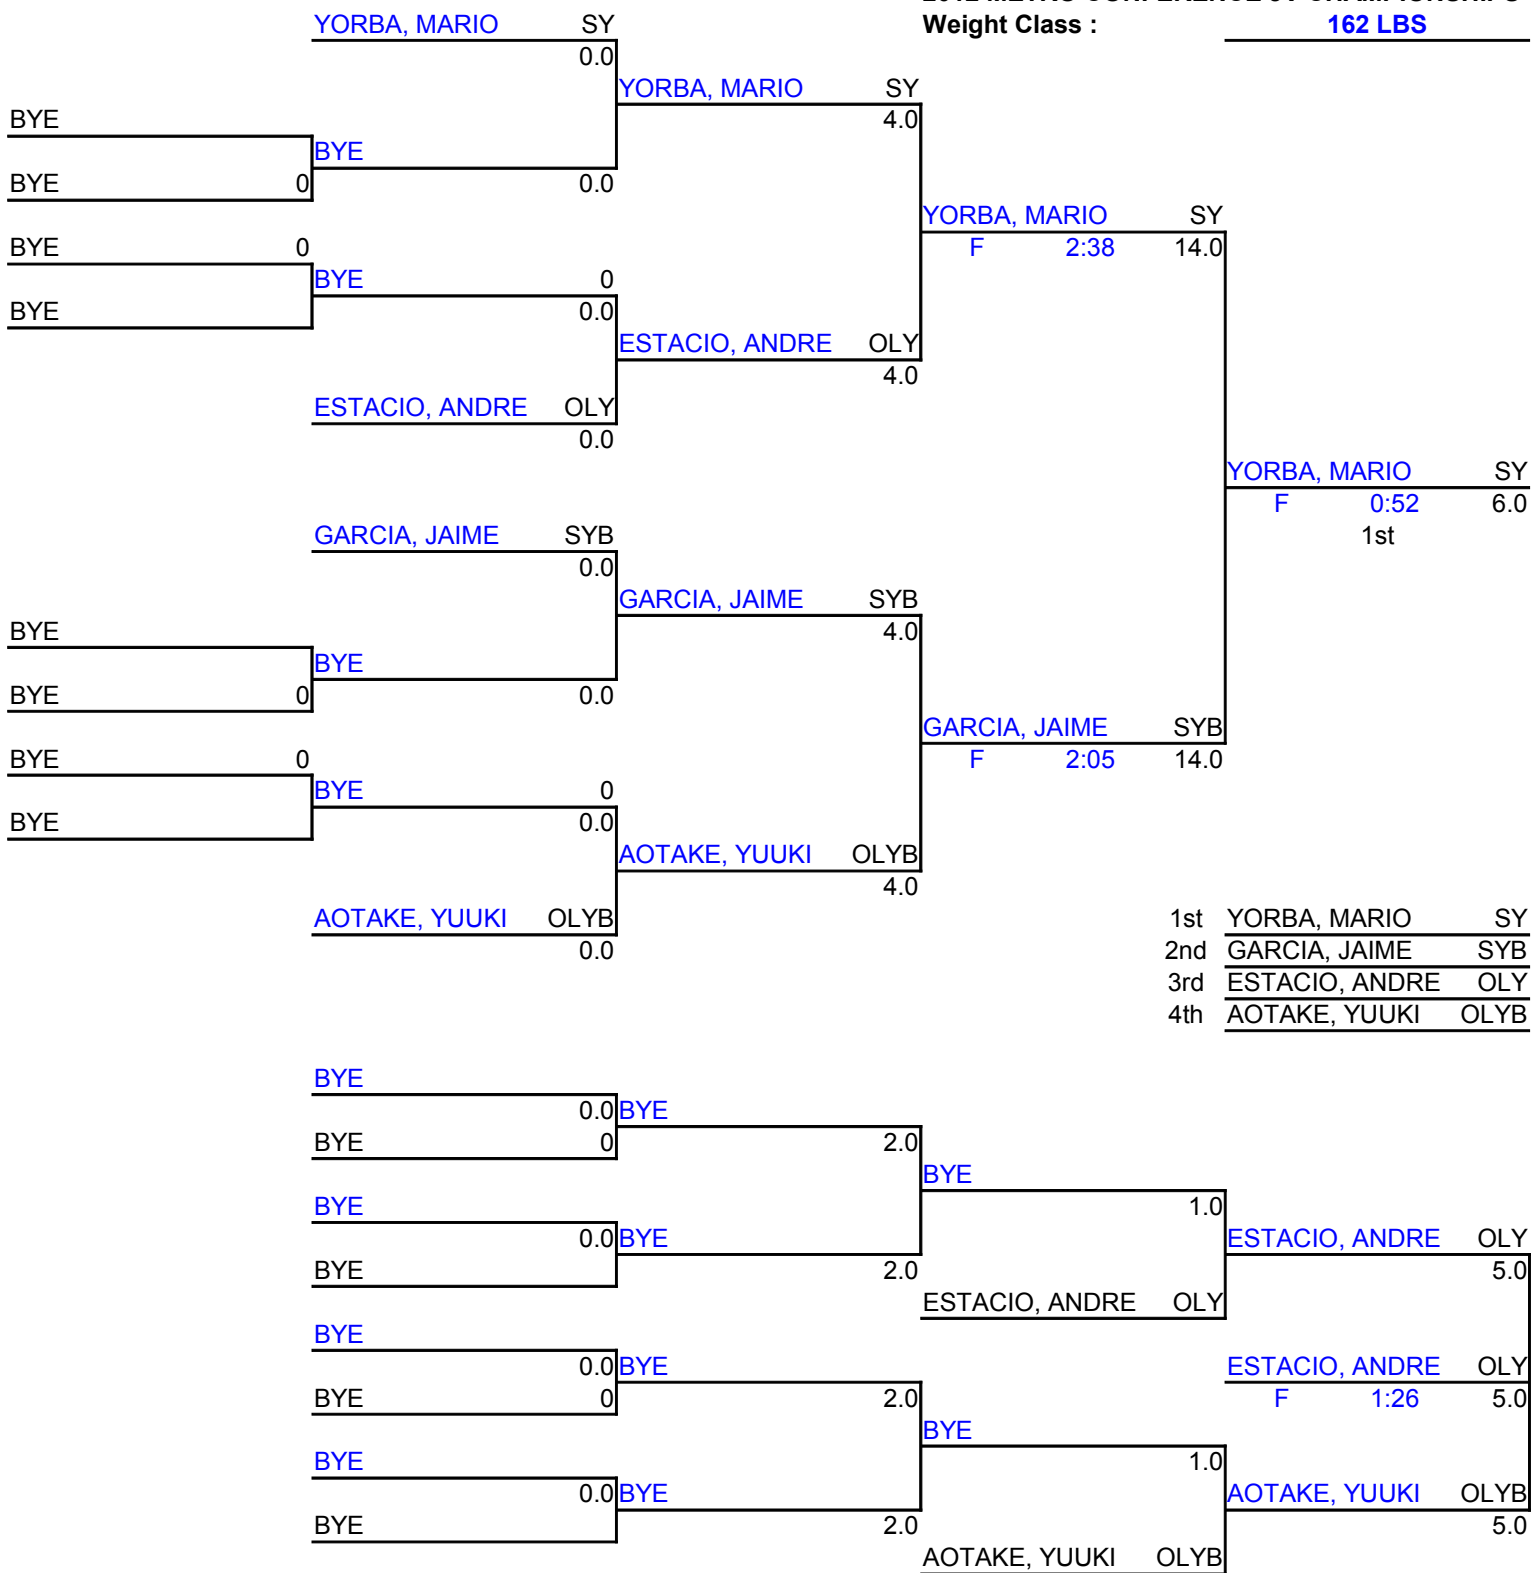

2012 METRO CONFERENCE JV CHAMPIONSHIPS
Weight Class : 162 LBS