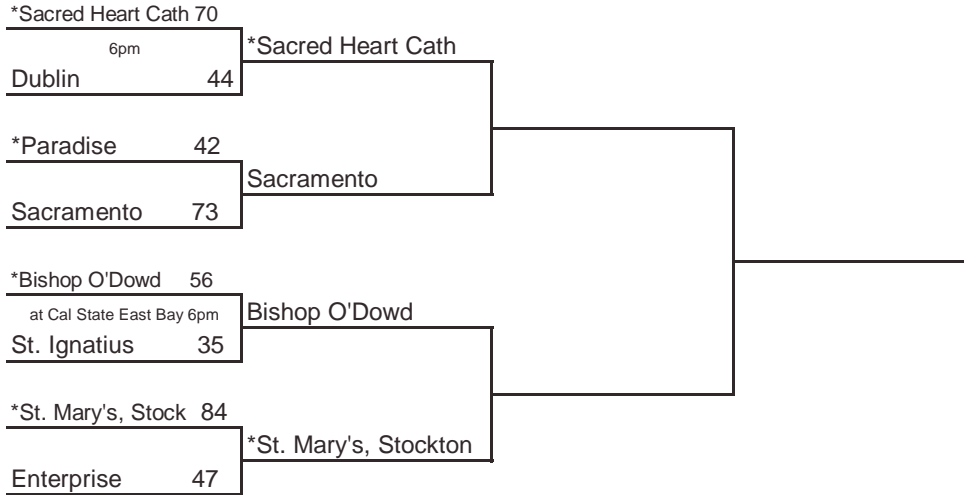

2009 CIF STATE BASKETBALL CHAMPIONSHIPS NORTHERN CALIFORNIA - GIRLS DIVISION III

www.cifstate.org

ROUND I, March 9
Home Sites

ROUND I, March 10
Home Sites

REG SEMIS, March 12
Home Sites

NORCAL, March 14
6pm, ARCO Arena

FINAL, March 21
1pm, ARCO Arena

Seeded Teams

1. 1 Sacred Heart Cath
2. 2 St. Mary's, Stockton
3. 3 Bishop O'Dowd
4. 4 Paradise

Host Priority

1 Sacred Heart Cath, San Francisco (CCS) 26-1	5 Sacramento (SJS) 22-9
2 St. Mary's, Stockton (SJS) 27-3	6 St. Ignatius, San Francisco (CCS) 21-7
3 Bishop O'Dowd, Oakland (NCS) 27-2	7 Enterprise, Redding (NS) 19-9
4 Paradise (NS) 20-8	8 Dublin (NCS) 23-6

2009 CIF STATE BASKETBALL CHAMPIONSHIPS SOUTHERN CALIFORNIA - GIRLS DIVISION III

ROUND I, March 9
Home Sites

ROUND I, March 10
Home Sites

REG SEMIS, March 12
Home Sites

SOCAL, March 14
10am, Pauley Pavilion

FINAL, March 21
1pm, ARCO Arena