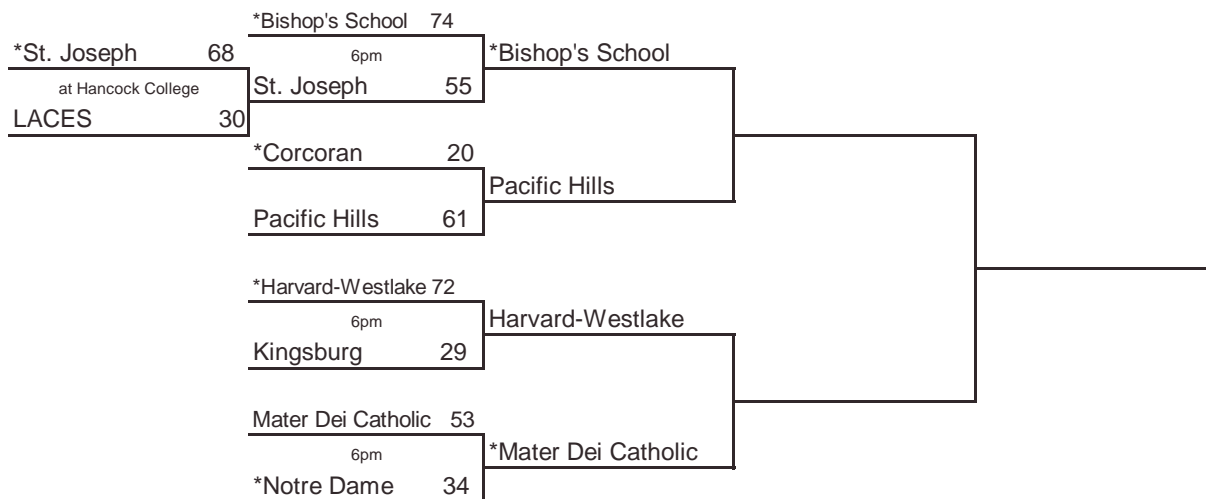

* Indicates host team. Game played at host school at 7 pm, unless otherwise indicated.

In **Southern California only**, host school is determined by host priority in first round and seeding in subsequent rounds.

2009 CIF STATE BASKETBALL CHAMPIONSHIPS SOUTHERN CALIFORNIA - GIRLS DIVISION IV

ROUND I, March 9
Home Sites

ROUND I, March 10
Home Sites

REG SEMIS, March 12
Home Sites

SOCAL, March 14
5pm, CS Fullerton

FINAL, March 21
9:30am, ARCO Arena

Seeded Teams

- 1 The Bishop's School
- 2 Mater Dei Catholic
- 3 Harvard-Westlake
- 4 Corcoran

Host Priority

- 1 The Bishop's School, San Diego (SDS) 28-2
- 2 Mater Dei Catholic, Chula Vista (SDS) 26-3
- 3 Harvard-Westlake, No. Hollywood (SS) 20-10
- 4 Corcoran (CS) 28-7
- 5 Pacific Hills, Los Angeles (SS) 22-10
- 6 Kingsburg (CS) 20-9
- 7 Notre Dame, Sherman Oaks (SS) 28-6
- 8 St. Joseph, Santa Maria (SS) 28-2
- 9 LACES, Los Angeles (LAS) 21-9