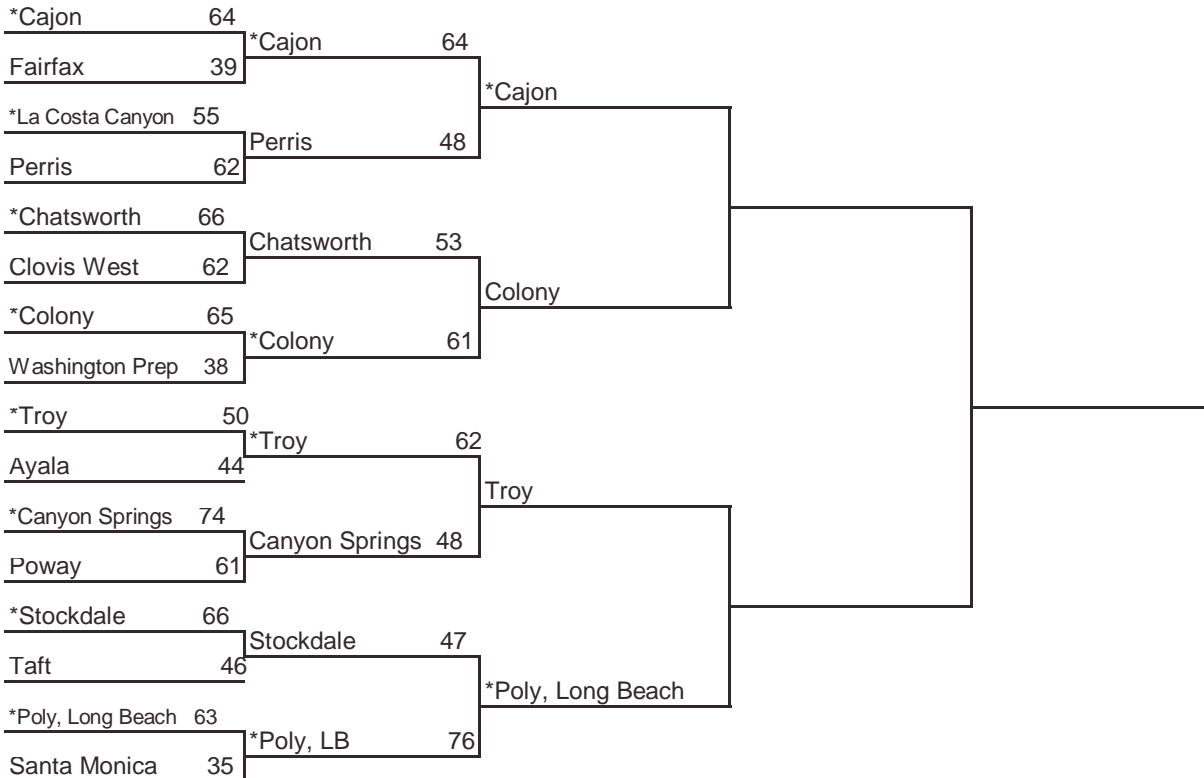

FINAL, March 21
6pm, ARCO Arena

2009 CIF STATE BASKETBALL CHAMPIONSHIPS SOUTHERN CALIFORNIA - GIRLS DIVISION I

ROUND I, March 9
Home Sites

ROUND I, March 10
Home Sites

REG SEMIS, March 12
Home Sites

SOCAL, March 14
6pm, Pauley Pavilion

FINAL, March 21
6pm, ARCO Arena

Seeded Teams & Host Priority

- | | | |
|-----------------------------------|--|--|
| 1 Cajon, San Bernardino (SS) 30-2 | 6 Canyon Springs, Moreno Vly (SS) 24-7 | 11 Poway (SDS) 29-3 |
| 2 Poly, Long Beach (SS) 27-3 | 7 Stockdale, Bakersfield (CS) 26-4 | 12 Clovis West (CS) 23-6 |
| 3 Troy, Fullerton (SS) 28-2 | 8 La Costa Canyon, Carlsbad (SDS) 24-5 | 13 Washington Prep, Los Angeles (LAS) 26-4 |
| 4 Colony, Ontario (SS) 27-3 | 9 Perris (SS) 22-8 | 14 Ayala, Chino (SS) 22-8 |
| 5 Chatsworth (LAS) 23-8 | 10 Taft, Woodland Hills (LAS) 18-8 | 15 Santa Monica (SS) 22-7 |

* Indicates host team. Game played at host school at 7 pm, unless otherwise indicated. In **Southern California only**, host school is determined by host priority in first round and seeding in subsequent rounds.