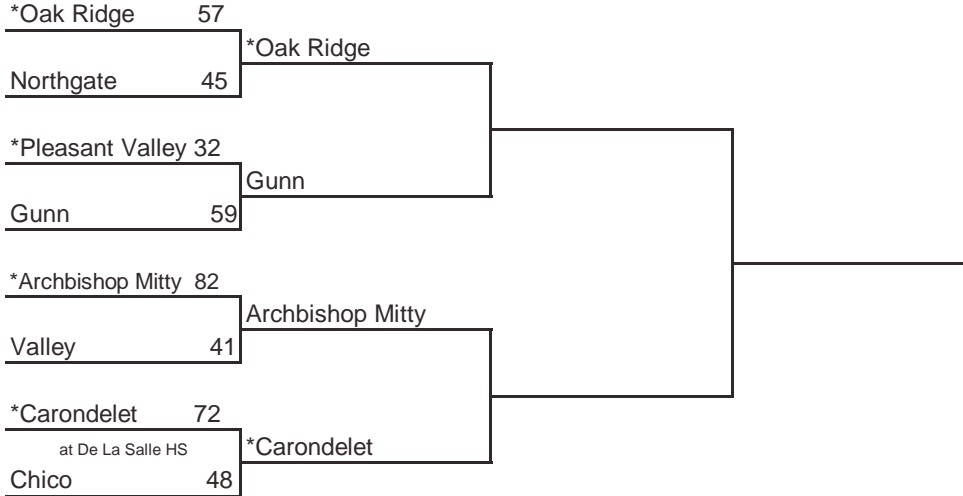

www.cifstate.org

2009 CIF STATE BASKETBALL CHAMPIONSHIPS NORTHERN CALIFORNIA - GIRLS DIVISION II

ROUND I, March 9
Home Sites

ROUND I, March 10
Home Sites

REG SEMIS, March 12
Home Sites

NORCAL, March 14
2pm, ARCO Arena

FINAL, March 20
6pm, ARCO Arena