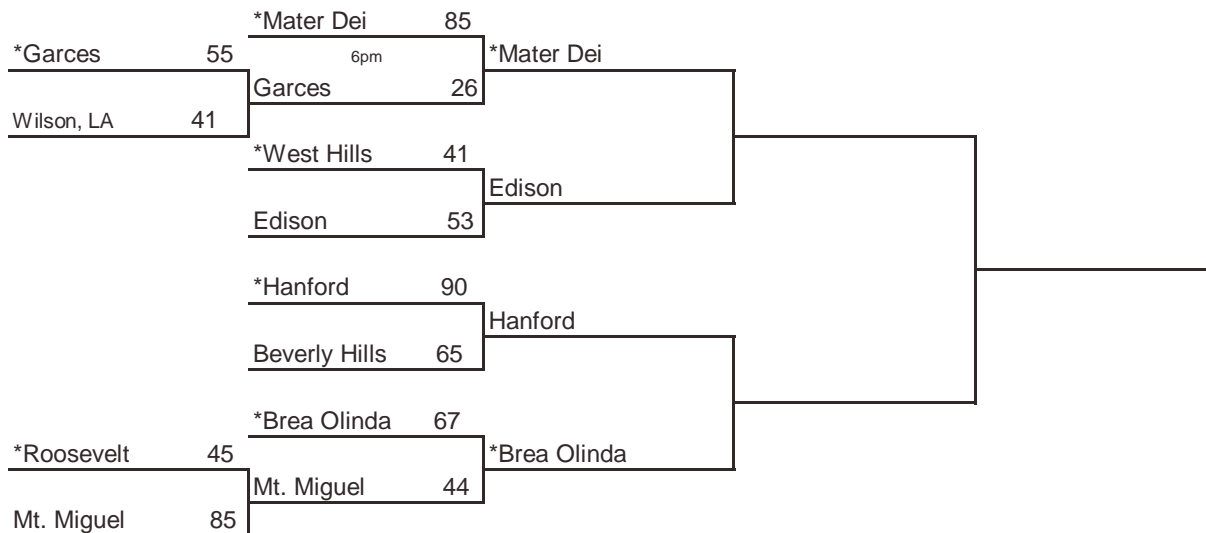

* Indicates host team. Game played at host school at 7 pm, unless otherwise indicated. In **Southern California only**, host school is determined by host priority in first round and seeding in subsequent rounds.

FINAL, March 20
6pm, ARCO Arena

2009 CIF STATE BASKETBALL CHAMPIONSHIPS SOUTHERN CALIFORNIA - GIRLS DIVISION II

ROUND I, March 9
Home Sites

ROUND I, March 10
Home Sites

REG SEMIS, March 12
Home Sites

SOCAL, March 14
2pm, Pauley Pavilion

FINAL, March 20
6pm, ARCO Arena

* Indicates host team. Game played at host school at 7 pm, unless otherwise indicated.
In **Southern California only**, host school is determined by host priority in first round and seeding in subsequent rounds.