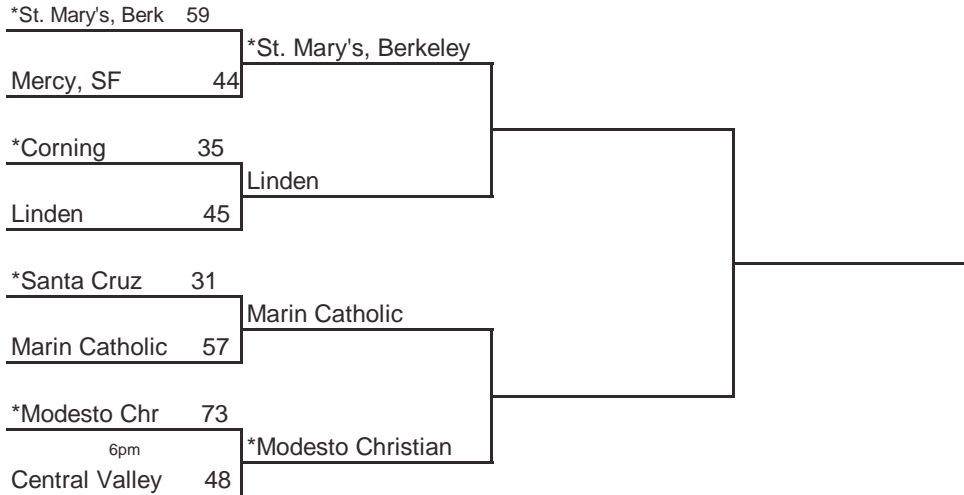

2009 CIF STATE BASKETBALL CHAMPIONSHIPS NORTHERN CALIFORNIA - GIRLS DIVISION IV

www.cifstate.org

ROUND I, March 9
Home Sites

ROUND I, March 10
Home Sites

REG SEMIS, March 12
Home Sites

NORCAL, March 14
5pm, Folsom HS

FINAL, March 21
9:30am, ARCO Arena

Seeded Teams

- 1 St. Mary's, Berkeley
- 2 Modesto Christian
- 3 Santa Cruz
- 4 Corning

Host Priority

- 1 St. Mary's, Berkeley (NCS) 27-4
- 2 Modesto Christian (SJS) 24-7
- 3 Santa Cruz (CCS) 26-3
- 4 Corning (NS) 22-4
- 5 Linden (SJS) 24-7
- 6 Marin Catholic, Kentfield (NCS) 24-6
- 7 Central Valley, Shasta Lake (NS) 22-8
- 8 Mercy, San Francisco (CCS) 18-13

2009 CIF STATE BASKETBALL CHAMPIONSHIPS SOUTHERN CALIFORNIA - GIRLS DIVISION IV

ROUND I, March 9
Home Sites

ROUND I, March 10
Home Sites

REG SEMIS, March 12
Home Sites

SOCAL, March 14
5pm, CS Fullerton

FINAL, March 21
9:30am, ARCO Arena