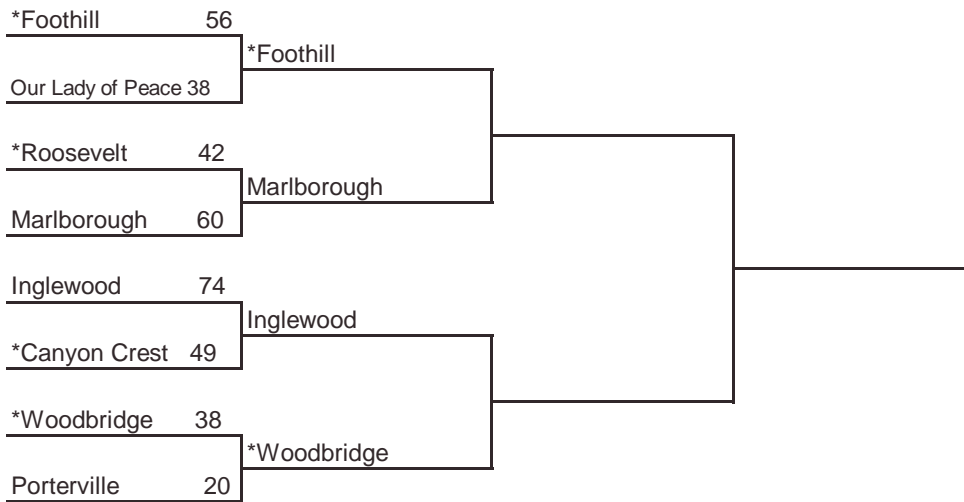

FINAL, March 20
6pm, ARCO Arena

* Indicates host team. Game played at host school at 7 pm, unless otherwise indicated.
In **Southern California only**, host school is determined by host priority in first round and seeding in subsequent rounds.

2009 CIF STATE BASKETBALL CHAMPIONSHIPS SOUTHERN CALIFORNIA - GIRLS DIVISION III

ROUND I, March 9
Home Sites

ROUND I, March 10
Home Sites

REG SEMIS, March 12
Home Sites

SOCAL, March 14
10am, Pauley Pavilion

FINAL, March 21
1pm, ARCO Arena

Seeded Teams

- 1 Foothill
- 2 Woodbridge
- 3 Inglewood
- 4 Roosevelt

Host Priority

- | | |
|---------------------------------------|---------------------------------------|
| 1 Foothill, Santa Ana (SS) 29-1 | 5 Inglewood (SS) 16-16 |
| 2 Woodbridge, Irvine (SS) 24-3 | 6 Marlborough, Los Angeles (SS) 21-11 |
| 3 CanyonCrestAcad, SanDiego(SDS)18-11 | 7 Porterville (CS) 28-2 |
| 4 Roosevelt, Fresno (CS) 28-2 | 8 OurLadyPeace, San Diego (SDS) 27-5 |

* Indicates host team. Game played at host school at 7 pm, unless otherwise indicated.

In **Southern California only**, host school is determined by host priority in first round and seeding in subsequent rounds.