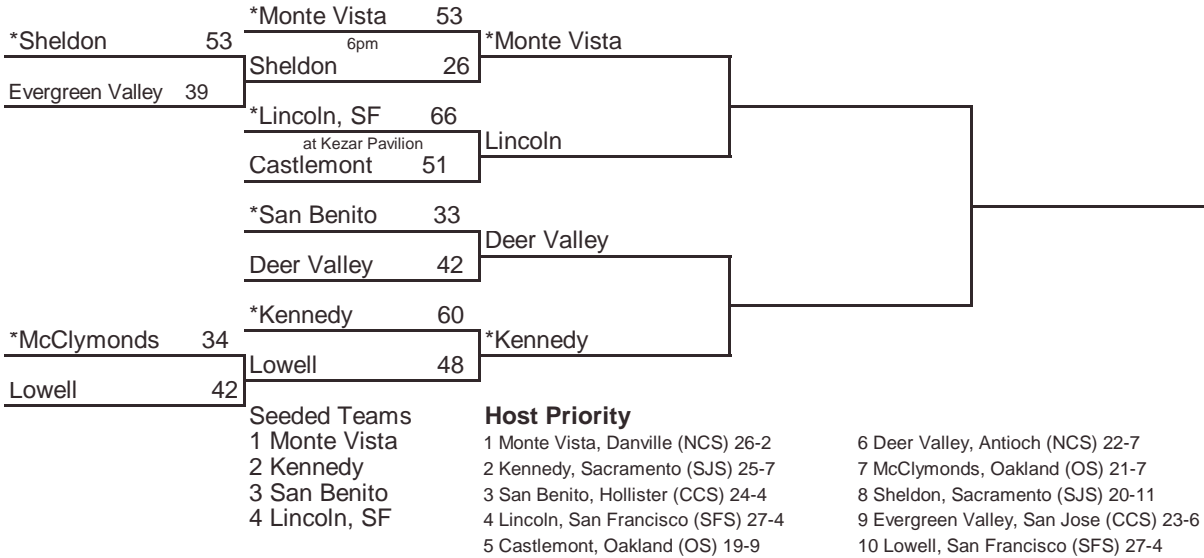

2009 CIF STATE BASKETBALL CHAMPIONSHIPS NORTHERN CALIFORNIA - GIRLS DIVISION I

www.cifstate.org

ROUND I, March 9
Home Sites

ROUND I, March 10
Home Sites

REG SEMIS, March 12
Home Sites

NORCAL, March 14
10am, ARCO Arena

FINAL, March 21
6pm, ARCO Arena

2009 CIF STATE BASKETBALL CHAMPIONSHIPS SOUTHERN CALIFORNIA - GIRLS DIVISION I

ROUND I, March 9
Home Sites

ROUND I, March 10
Home Sites

REG SEMIS, March 12
Home Sites

SOCAL, March 14
6pm, Pauley Pavilion

FINAL, March 21
6pm, ARCO Arena

Seeded Teams & Host Priority

- | | | |
|-----------------------------------|--|--|
| 1 Cajon, San Bernardino (SS) 30-2 | 6 Canyon Springs, Moreno Vly (SS) 24-7 | 11 Poway (SDS) 29-3 |
| 2 Poly, Long Beach (SS) 27-3 | 7 Stockdale, Bakersfield (CS) 26-4 | 12 Clovis West (CS) 23-6 |
| 3 Troy, Fullerton (SS) 28-2 | 8 La Costa Canyon, Carlsbad (SDS) 24-5 | 13 Washington Prep, Los Angeles (LAS) 26-4 |
| 4 Colony, Ontario (SS) 27-3 | 9 Perris (SS) 22-8 | 14 Ayala, Chino (SS) 22-8 |
| 5 Chatsworth (LAS) 23-8 | 10 Taft, Woodland Hills (LAS) 18-8 | 15 Santa Monica (SS) 22-7 |

* Indicates host team. Game played at host school at 7 pm, unless otherwise indicated. In **Southern California only**, host school is determined by host priority in first round and seeding in subsequent rounds.