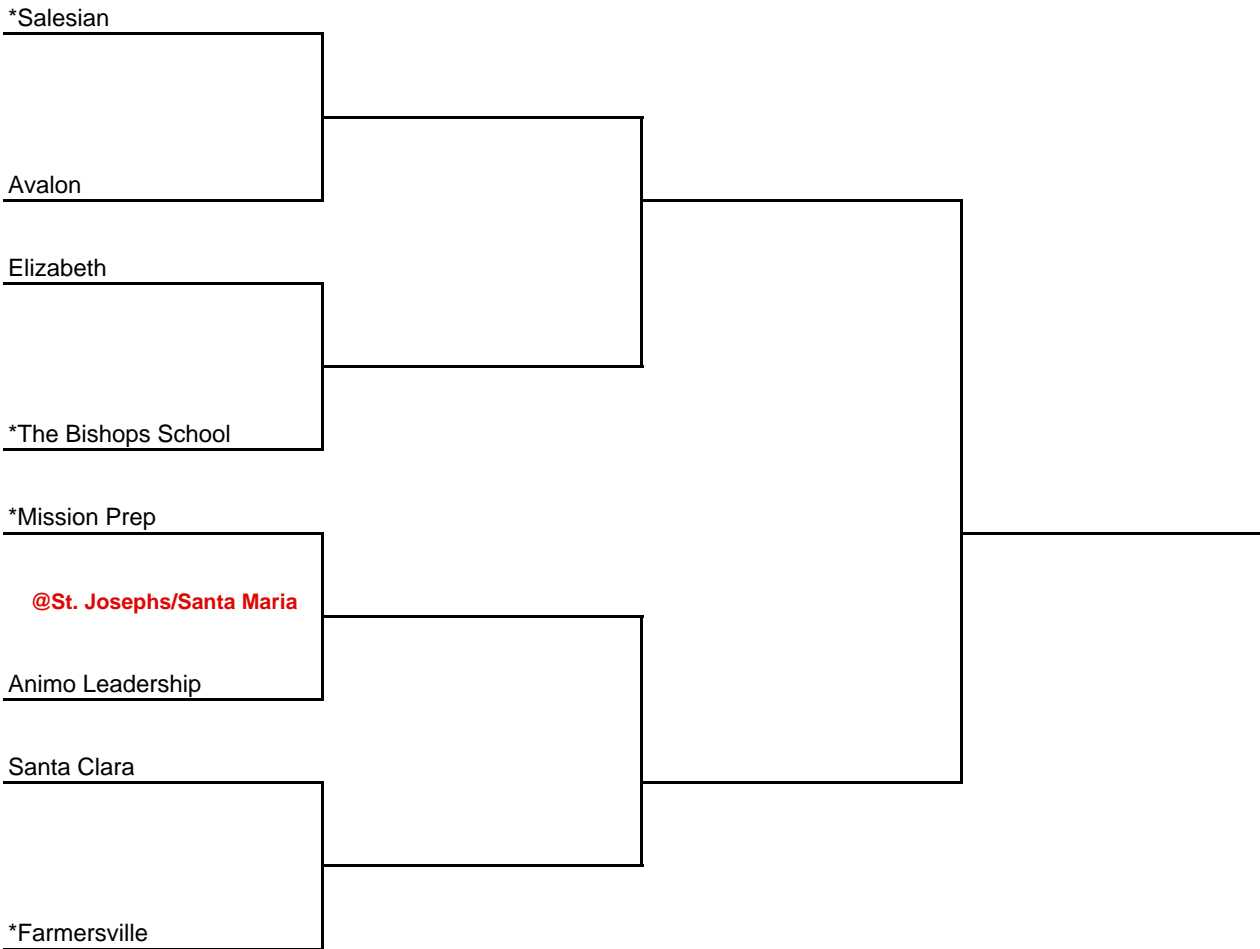

www.cifstate.org

**2010 CIF SOUTHERN CALIFORNIA
REGIONAL SOCCER CHAMPIONSHIPS
BOYS DIVISION III**

ROUND I
Monday, March 8, 2010
Home Sites, 4:00pm

REGIONAL SEMIFINALS
Wednesday, March 10, 2010
Home Sites, 4:00pm

REGIONAL FINALS
Friday, March 12, 2010
Warren High School, 7:30pm

Seeded Teams

1 Salesian, Los Angeles (SS) 20-5-2	5 Elizabeth LC, Cudahy (LAS) 9-6-4
2 Farmersville (CS) 27-1-3	6 Animo Leadership, Inglewood (SS) 24-6-2
3 Mission Prep, San Luis Obispo (CS) 23-0	7 Santa Clara, Oxnard (SS) 16-7-1
4 The Bishops School, La Jolla (SDS) 14-1-7	8 Avalon (SS) 23-2

* Indicates host school.

Round I and Regional Semifinal games to be played at 4:00pm, unless otherwise noted.

Host school is determined by seeding in all rounds.