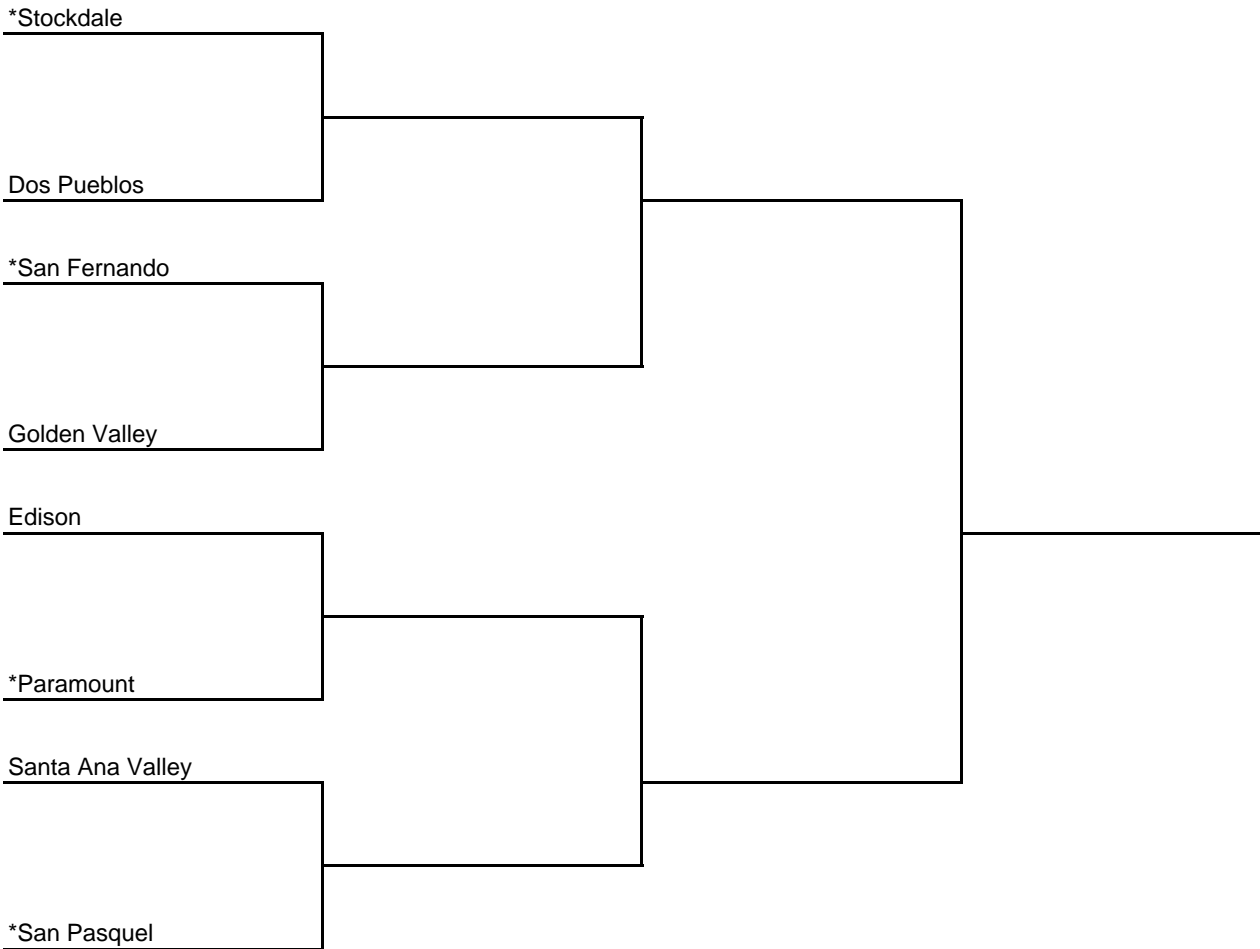

REGIONAL FINALS
Saturday, March 13, 2010
Warren High School, 6:00pm

Seeded Teams

- | | |
|---------------------------------------|-------------------------------------------|
| 1 Stockdale, Bakersfield (CS) 13-5-5 | 5 Golden Valley, Bakersfield (CS) 26-2-1 |
| 2 San Pasquel, Escondido (SDS) 15-3-3 | 6 Edison, Huntington Beach (SS) 22-5-2 |
| 3 Paramount (SS) 24-6-3 | 7 Santa Ana Valley, Santa Ana (SS) 28-3-4 |
| 4 San Fernando (LAS) 19-2-2 | 8 Dos Pueblos, Goleta (SS) 15-6-7 |